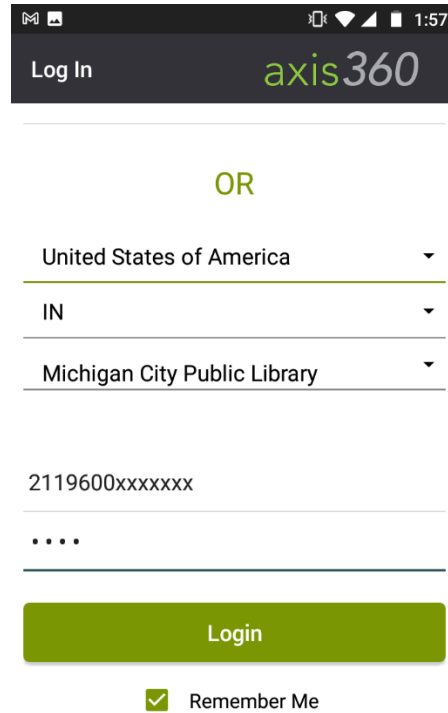

# Downloading Axis 360 on Android Devices

1. On your device's app list, tap on the Google Play icon to open it.

2. Type "Axis 360" in the search bar. Choose the one with this icon:  Then tap "Install."

3. Once it has finished downloading, tap the "Open" button.

4. The Axis 360 welcome screen opens. In the search bar to find your library, type "Michigan City."

5. Tap on “Michigan City Public Library.”

6. Enter your library card number (Library ID) and PIN. If you do not know your PIN, please call Circulation at 219-873-3042.