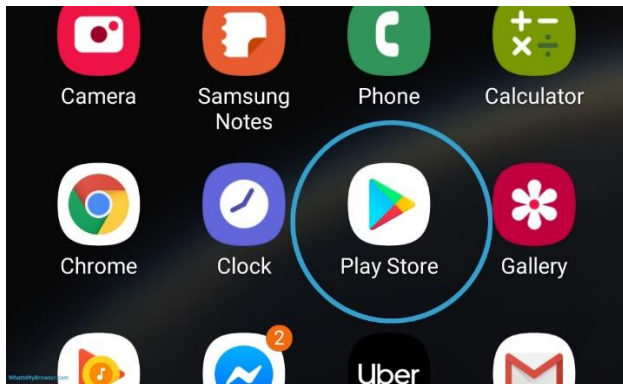

# Downloading Axis 360 on Android Devices

1. On your device's app list, tap on the Google Play icon to open it.

2. Type "Axis 360" in the search bar. Choose the one with this icon:  Then tap "Install."

3. Once it has finished downloading, tap the "Open" button.