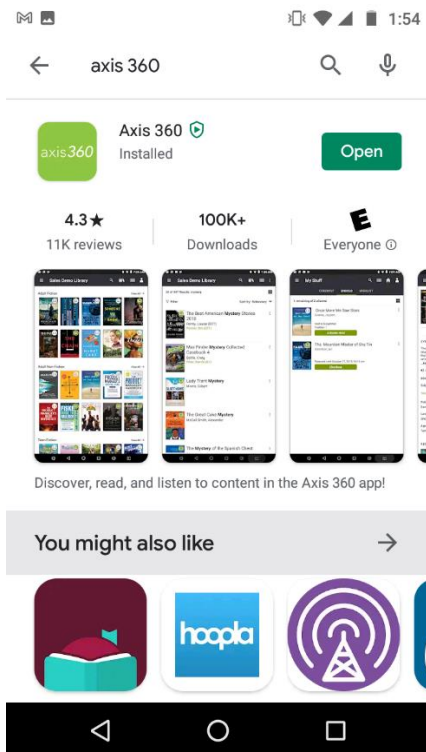

# Downloading Axis 360 on Android Devices

1. On your device's app list, tap on the Google Play icon to open it.

2. Type "Axis 360" in the search bar. Choose the one with this icon:  Then tap "Install."

3. Once it has finished downloading, tap the "Open" button.