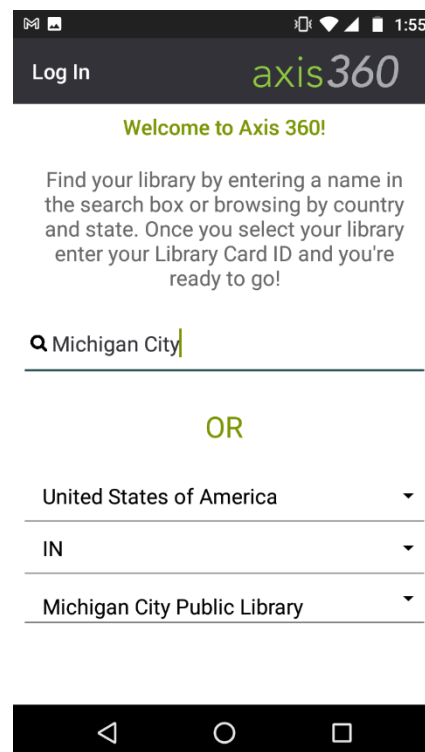

# Downloading Axis 360 on Android Devices

1. On your device's app list, tap on the Google Play icon to open it.

2. Type "Axis 360" in the search bar. Choose the one with this icon:  Then tap "Install."

3. Once it has finished downloading, tap the "Open" button.

4. The Axis 360 welcome screen opens. In the search bar to find your library, type "Michigan City."

5. Tap on “Michigan City Public Library.”

6. Enter your library card number (Library ID) and PIN. If you do not know your PIN, please call Circulation at 219-873-3042.