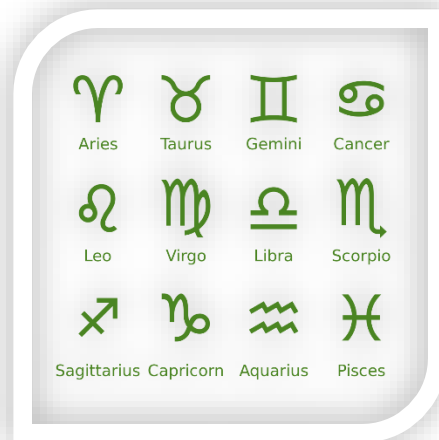

IMAGINE YOUR STORY

Week One, June 15-20

Ages 12 - 18

Make a Bracelet

Find your Zodiac Symbol

**Create a bracelet featuring
your zodiac symbol.**

**Supplies, while they last, are available
at the Youth Services desk.**